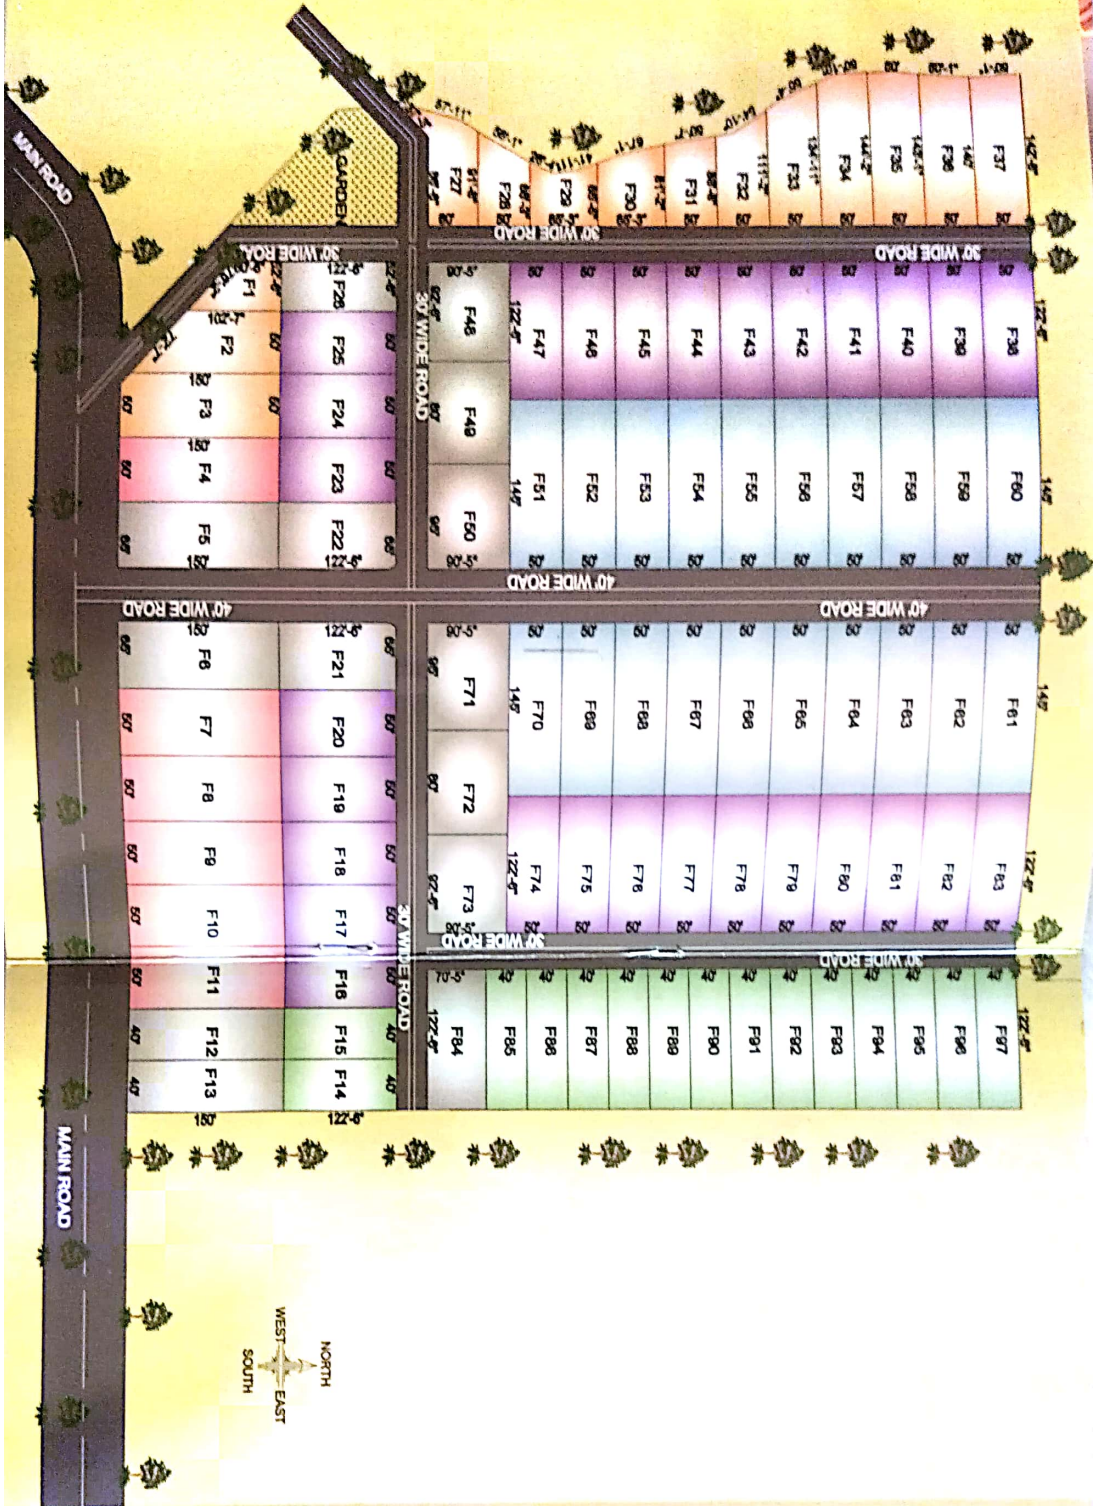

THINK BEYOND OBVIOUS, THINK LUXURIOUS

Samridhi Heaven's at Kanhasaiya is so perfectly designed that you can't stop talking about its flawless planning and immaculate architecture once you visit it. The beauty of this project is that all Farm Land which front on to the far-reaching greenery and wide open spaces. So access of fresh air and light is not a concern at all.

S NO	SECT NO	AREA IN SQM	AREA IN SQFT
1	F1	355.74	3937
2	F2	597.70	6434
3	F3	597.13	7500
4	F4	597.13	7500
5	F5, F6	905.27	9750
6	F7 TO F11	697.13	7500
7	F12, F13	537.70	6000
8	F14, F15	455.45	4900
9	F16 TO F20	599.32	6135
10	F21, F22	740.12	7962
11	F23, F24, F25	599.32	6135
12	F26	597.79	6435
13	F27	615.40	6624
14	F28	365.90	3939
15	F29	365.29	3932
16	F30	449.71	4841
17	F31	395.54	4258
18	F32	451.25	4857
19	F33	577.27	6214
20	F34	658.70	7090
21	F35	670.88	7221
22	F36	655.60	7068
23	F37	654.60	7045
24	F38, TO F47	569.32	6135
25	F48	777.54	8363
26	F49	672.45	7140
27	F50	798.55	8596
28	F51 TO F70	673.89	7250
29	F71	798.55	8596
30	F72	672.45	7140
31	F73	777.54	8363
32	F74 TO F83	569.32	6135
33	F84	801.98	8625
34	F85 TO F97	455.45	4900

- 507150 - 1500 Sqft
- 507145 - 1250 Sqft
- 507145 - 675 Sqft
- 407122 - 4200 Sqft
- OTHER REGULAR PLANN
- SPECIAL PLANN

Amenities

- Grand entrance gate with guard room.
- Covered campus with Individual boundary wall.
- Club House (Phase-3)
- Temple
- Beautifully landscaped & gardens.
- Well-equipped children play zone.
- Wide 40 feet RCC roads.
- Elegant street lights.
- Individual water supply connection.
- 24X7 Electricity
- 24X7 Security with CCTV
- Sewage and Drainage
- Jogging track / Path way.